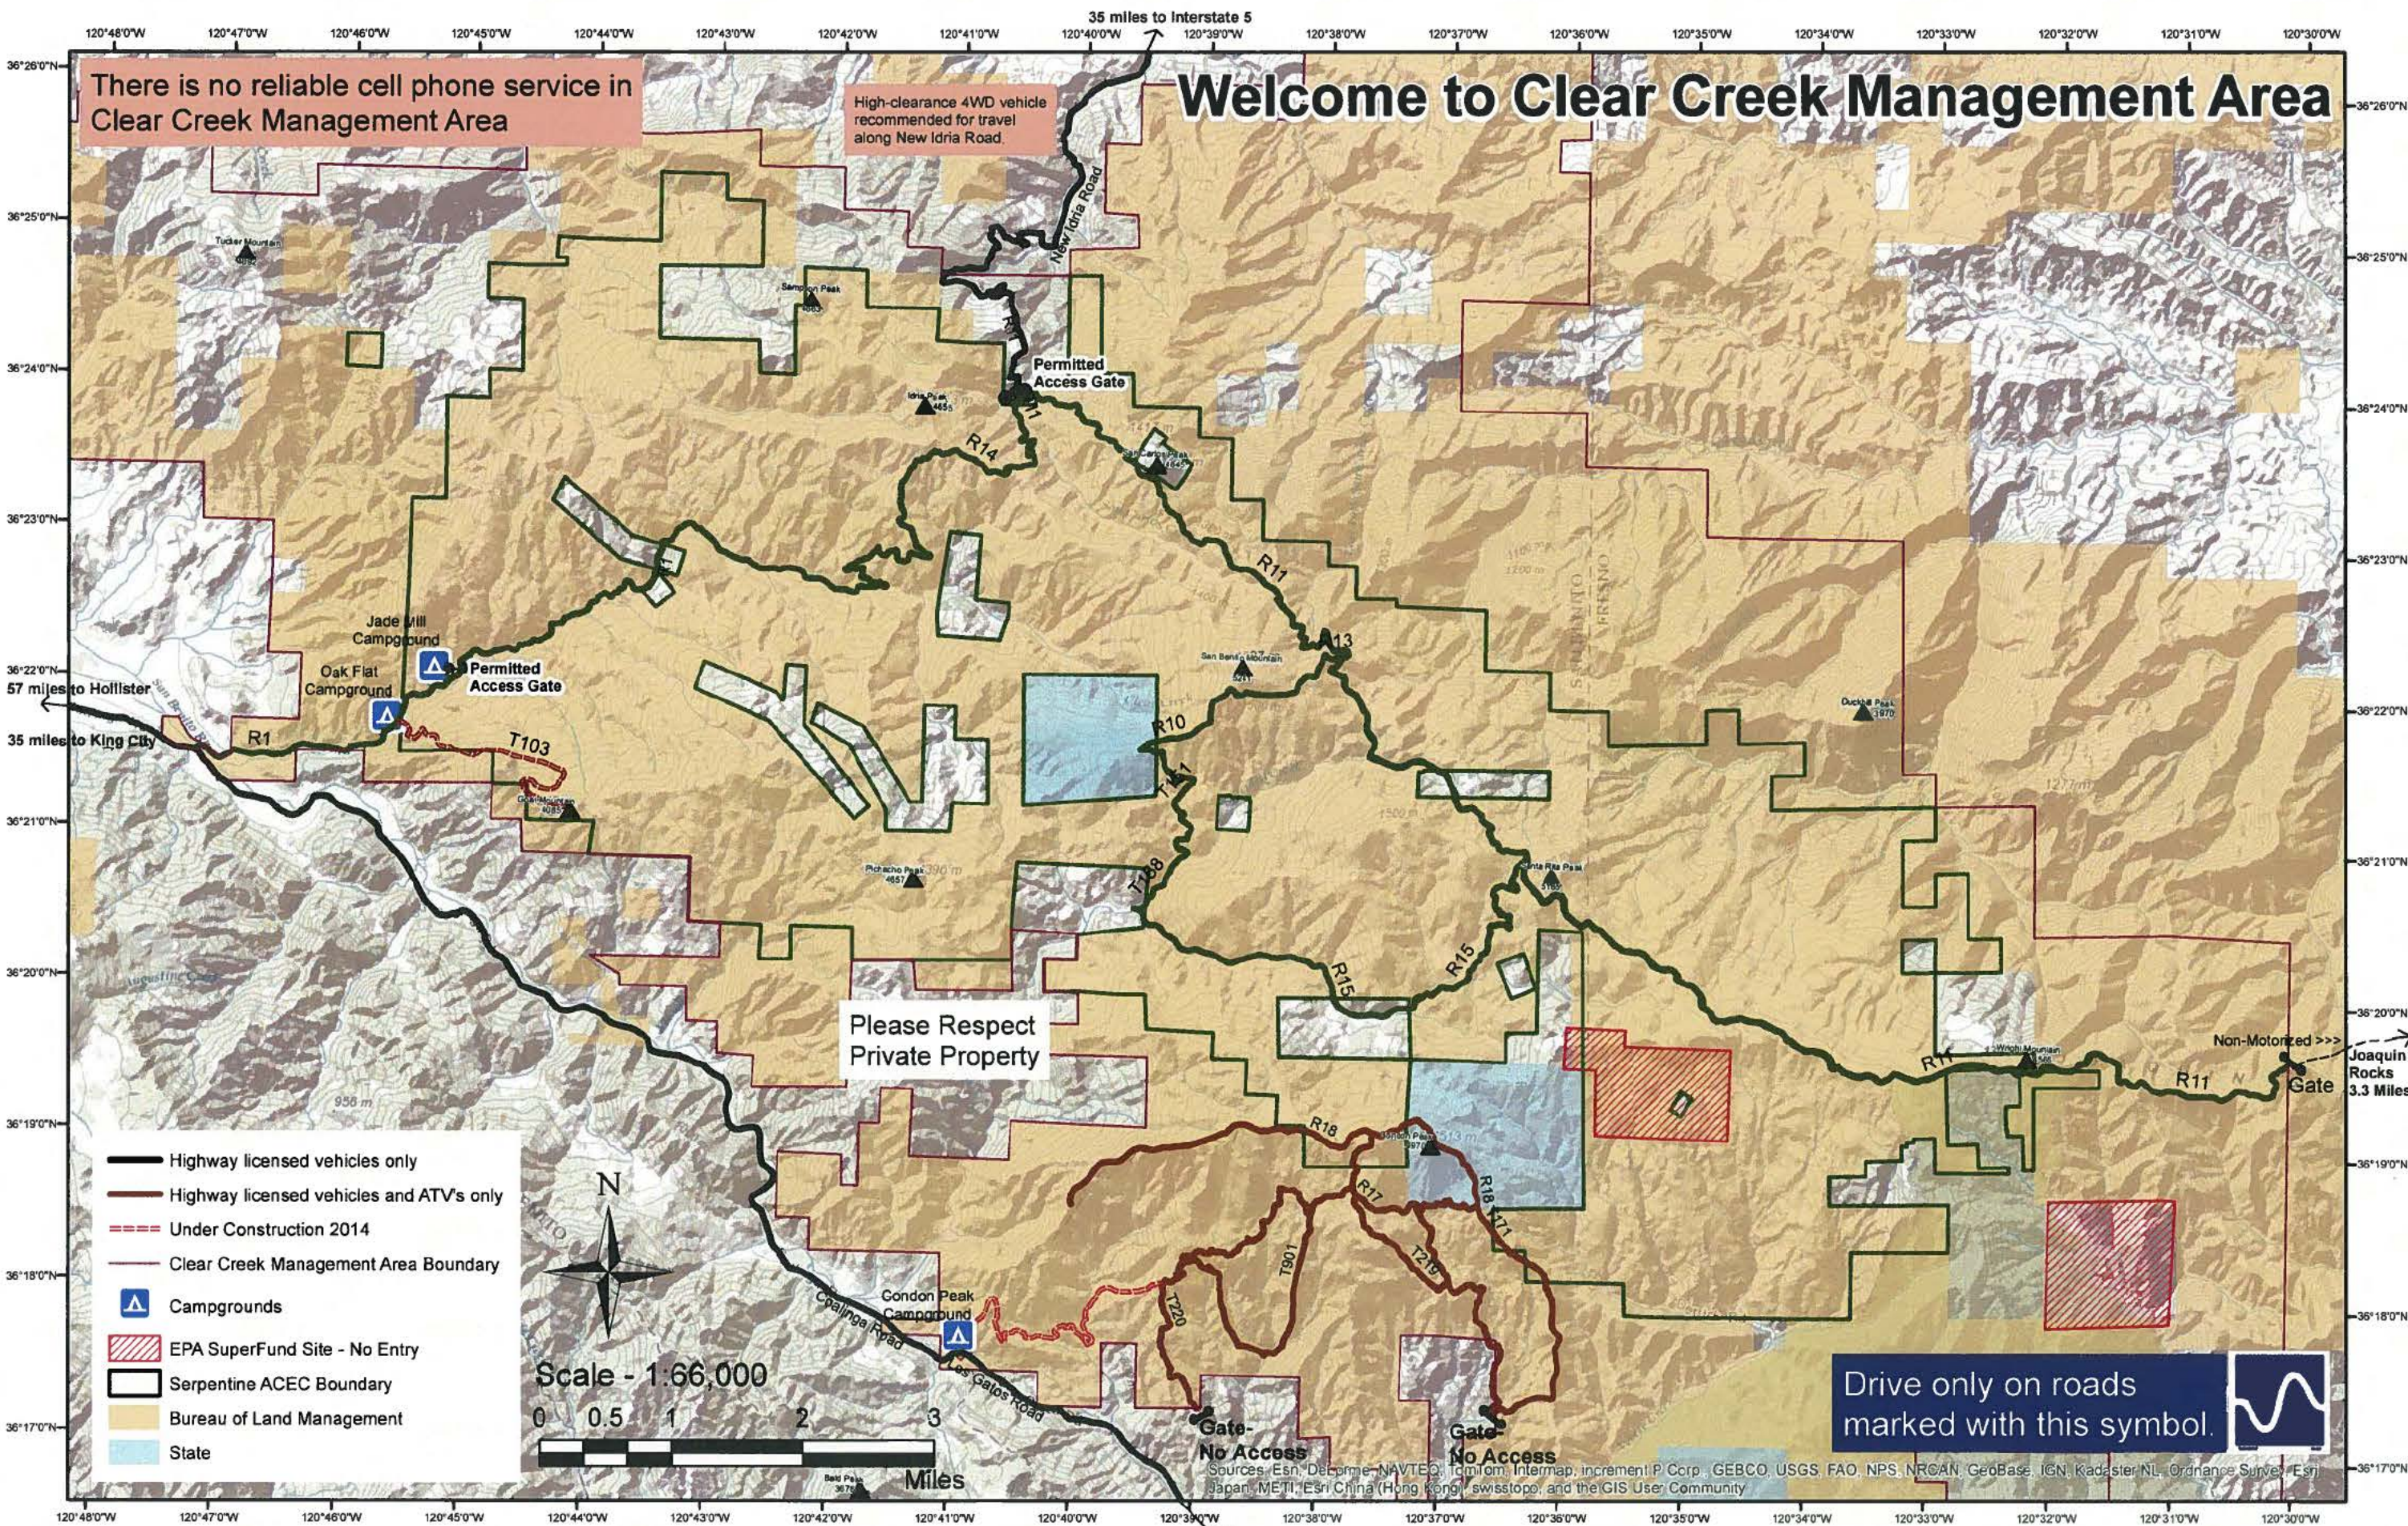

Welcome to Clear Creek Management Area

There is no reliable cell phone service in Clear Creek Management Area

High-clearance 4WD vehicle recommended for travel along New Idria Road

Please Respect Private Property

Drive only on roads marked with this symbol.

Sources: Esri, DeLorme, NAVTEQ, TomTom, Intermap, increment P Corp., GEBCO, USGS, FAO, NPS, NRCAN, GeoBase, IGN, Kadaster NL, Ordnance Survey, Esri, Japan, METI, Esri China (Hong Kong), swisstopo, and the GIS User Community